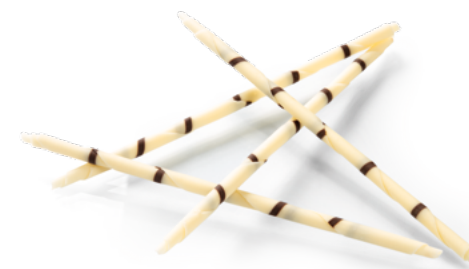

NEW PICK-UP STICKS WHITE set
135 mm
code: 33721, 228 pcs/box

NEW PICK-UP STICKS DARK set
135 mm
code: 33722, 228 pcs/box

NEW SAVANNA set
83 mm
code: 33731, 132 pcs/box

PICASSO
200 mm
code: 334560, 120 pcs/box